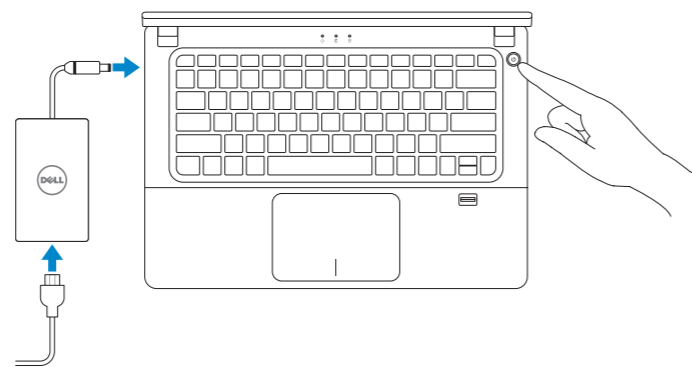

Vostro 14

5000 Series

Quick Start Guide

Pedoman Panduan Cepat

1 Connect the power adapter and press the power button

Sambungkan adaptor daya dan tekan tombol daya

2 Finish Windows 10 setup

Tuntaskan penataan Windows 10